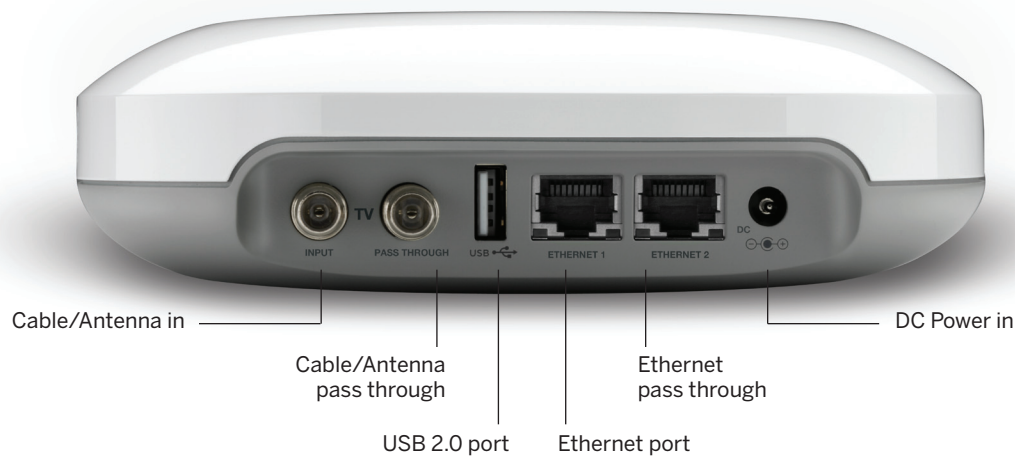

## What You Get

- Single-tuner DVR with full 1080p HD video streaming
- Ethernet cable
- DC power adapter
- Mini digital antenna (works within 10 miles of most broadcast towers)